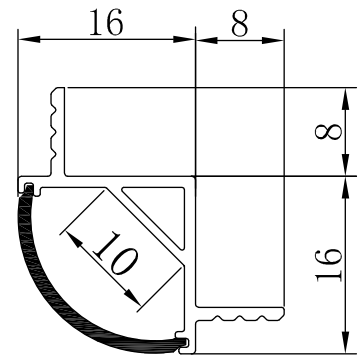

Color 

Unit: mm

Features:

1. Model: HL-A006
2. Material: AL6063+PC/PMMA
3. Surface: Anodized/Painting
4. Lighting source width: 12mm
5. Length: 4m/max
6. Installation: Trimless recessed in drywall.

Installation: